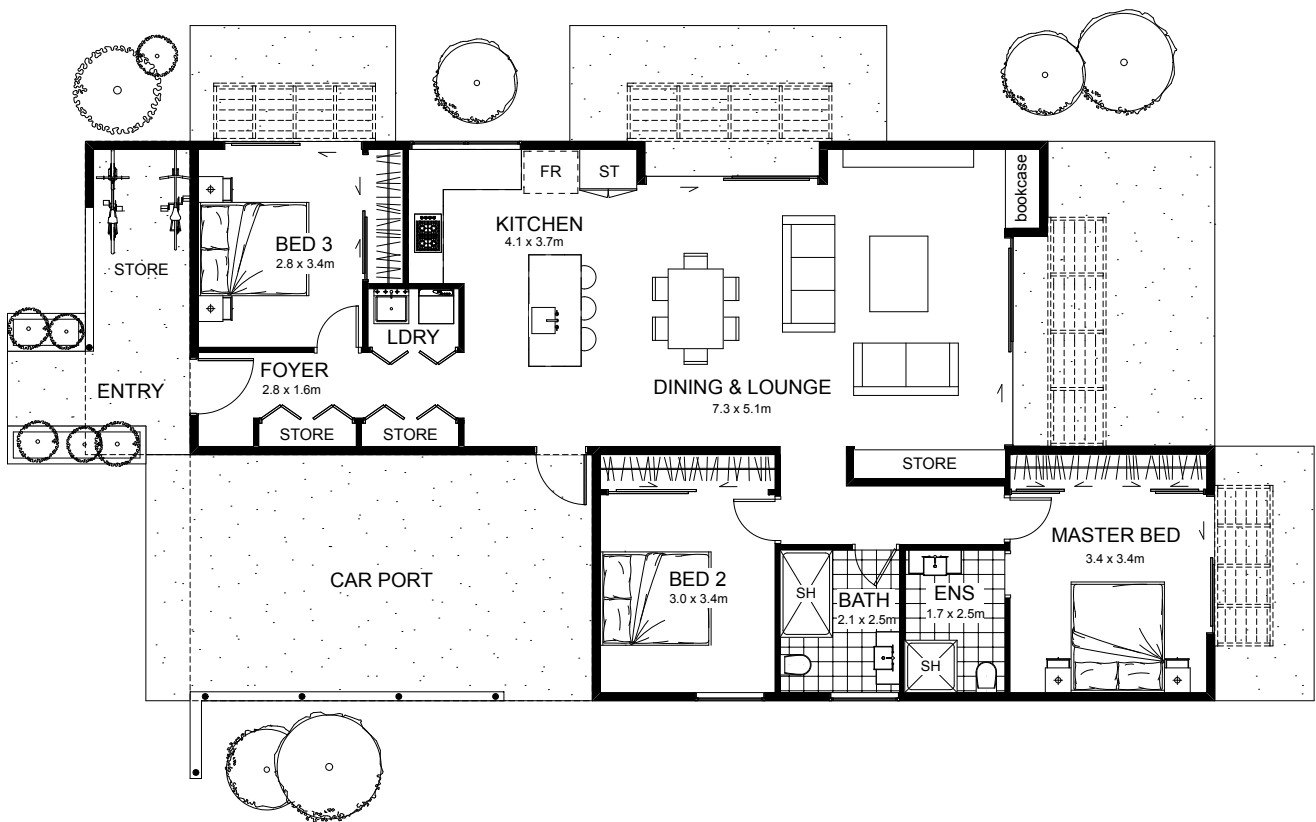

This design uses straight lines to capture simplicity and functionality of a living space. It features an open kitchen, dining, lounge area framed with the sliding doors that provide gorgeous views on the decking and plenty of sunlight. Standing in the open area, looking through the sliding doors, a distinction between the indoors and outdoors blurs and the sense of connectedness with the surroundings becomes one. A carefully placed carport, one master and two bedrooms provide the sense of functionality, whereas the outer appearance of the house gives it that contemporary vibe and alfresco flow.