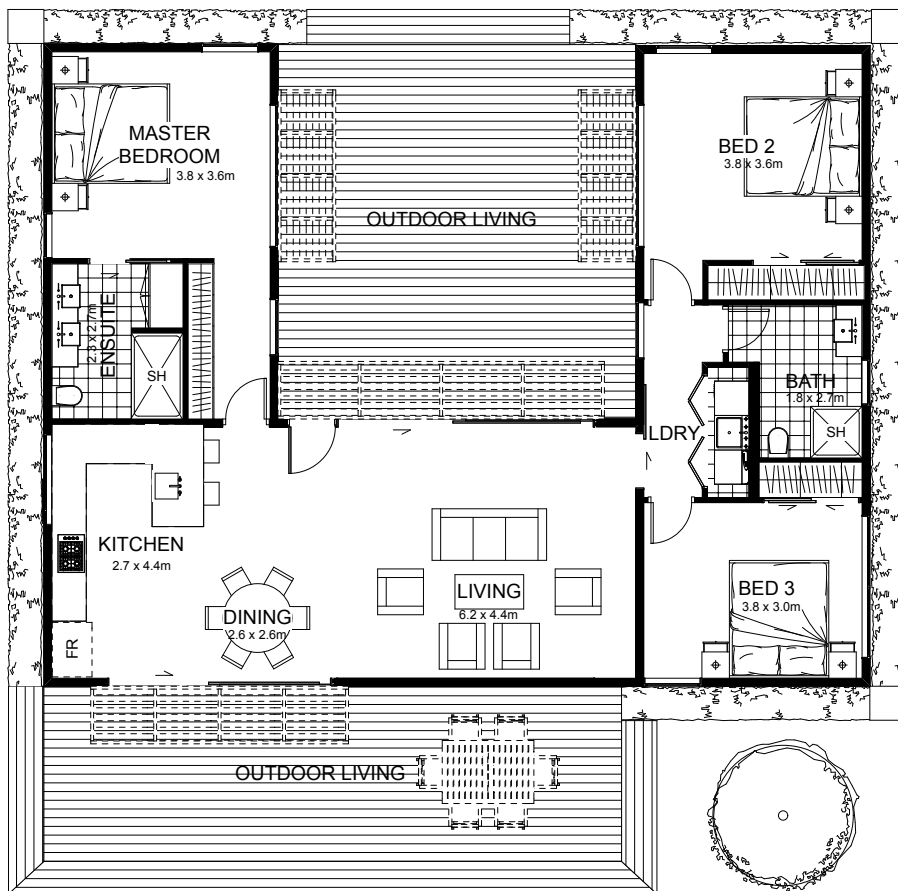

The wooden façade and a spacious wooden decking reflect the natural surroundings of the house. As a part of the modern design, it offers an open kitchen, dining, living room area, not divided by any doors, walls or fixtures thus creating the sense of spaciousness. With ceiling to floor picture windows and glass doors, the place is bathed in sun all through the day. Enjoy a glass of wine, while sitting on the deck admiring the views.

Floor Area: 121m²

0
 3
 2
 1
 14.4m
 11.2m

© Barry Stewart Builders Ltd

Contact us:
 Ph: 03 215 4622
 Email: neil@barrystewart.co.nz
www.barrystewart.co.nz

**BARRY
STEWART
HOMES**