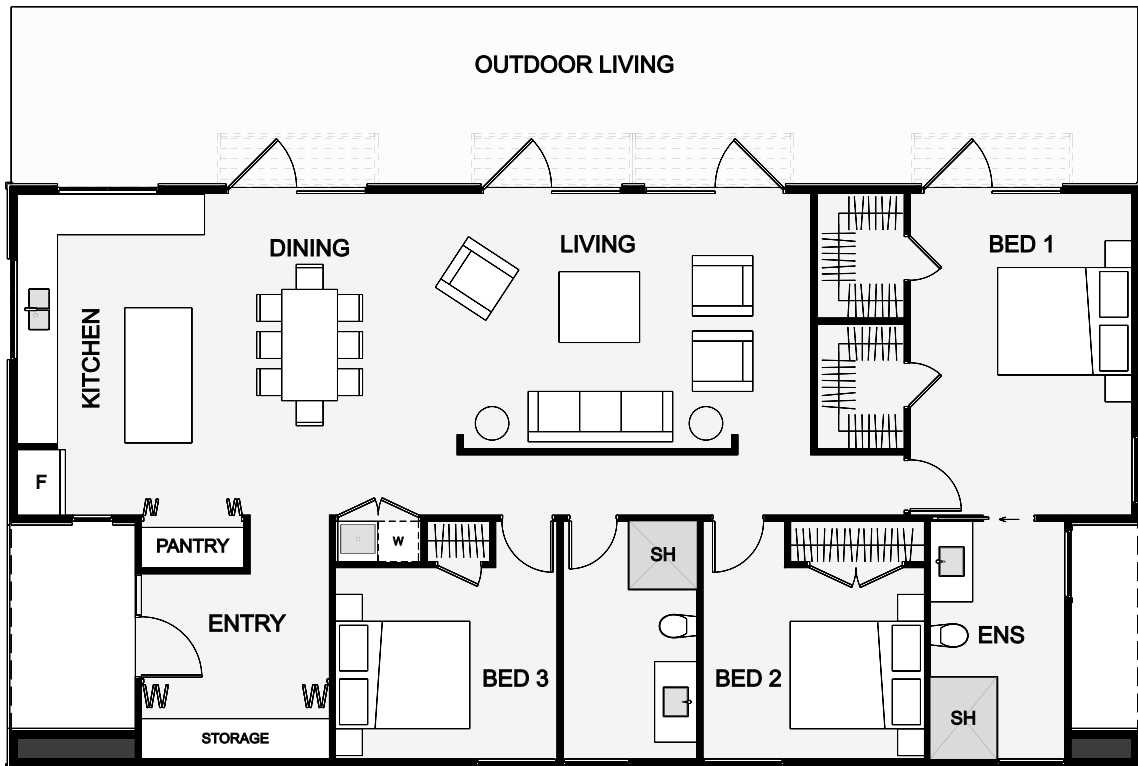

This stunning home offers generous living and entertaining spaces. The three bedrooms are spacious and the master suite boasts a walk-in robe and ensuite. The centrally located living, dining and kitchen area has an optional privacy wall to bedroom three and the bathroom. The unique cladding, (a metal roof cladding), makes the timber detailing pop. This wonderful home packs for a fantastic choice for small, stylish family living.