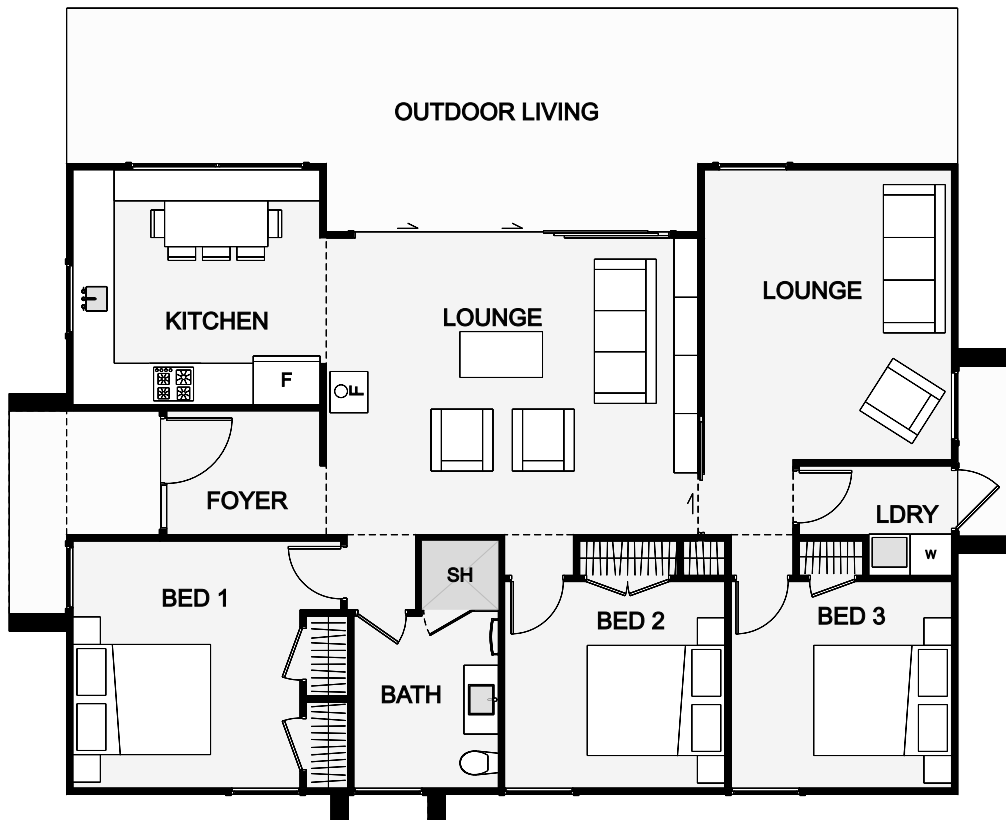

This feature packed design has all the components of a great house in one compact design. The spacious master bedroom provides the added luxury of his and her wardrobes. The kitchen flows out to the living which opens up to a very inviting alfresco area, that is designed to bring the outside in seamlessly, for you to entertain family and friends. When it comes time to kick back and relax, enjoy the peace and quiet of your own separate lounge/media room.